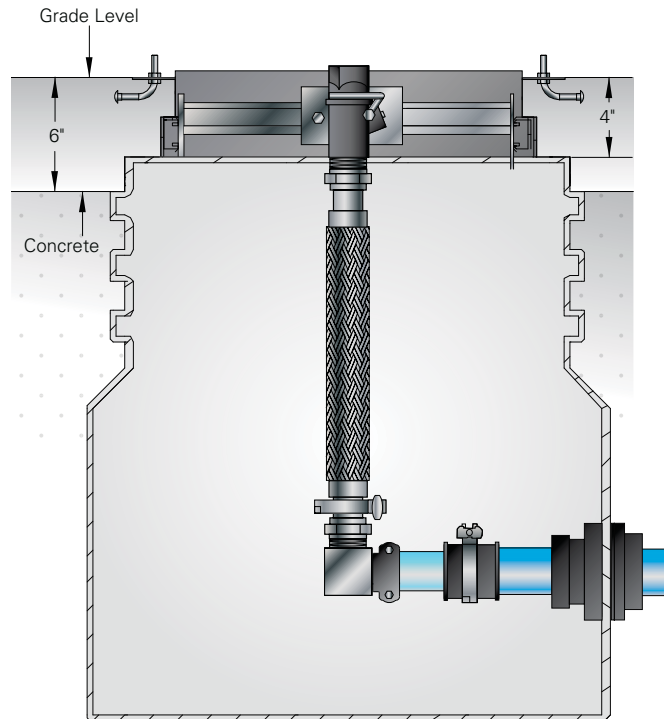

Installation