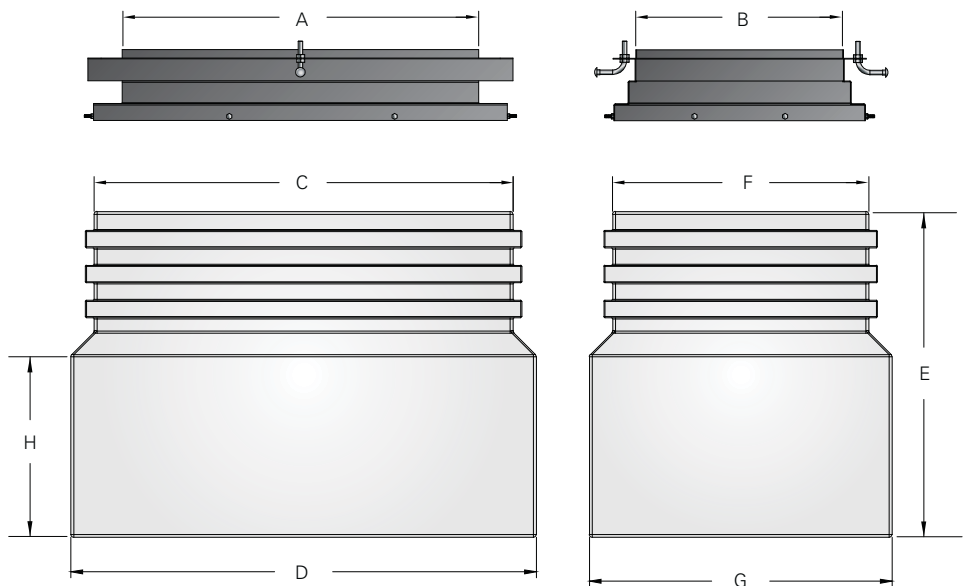

Note: For "M/D" in part number use "M" for medium or "D" for deep when ordering.
*Conduit-less top frame.

Stabilizer Bar Kits

One SBK is required for each shear valve and must be purchased separately. Select the appropriate SBK with the compatibility chart below.

Model	Stabilizer Bar Kit Model
LM(M/D)-1410	SBK-2
LM(M/D)-1913-T	SBK-25
LM(M/D)-2010	SBK-2
LM(M/D)-2018	SBK-3
LM(M/D)-2313-T	SBK-25
LM(M/D)-2407	SBK-1
LM(M/D)-2715	SBK-3
LM(M/D)-2811	SBK-25
LM(M/D)-2915	SBK-3
LM(M/D)-3610	SBK-2
LM(M/D)-3617	SBK-3
LM(M/D)-3914-36-W	SBK-25
LM(M/D)-3914	SBK-3
LM(M/D)-4018	SBK-3
LM(M/D)-4111	SBK-25
LM(M/D)-4115	SBK-3

Grommets for Conduit-less Sumps

Model	Description
43605002	½" grommets for conduit-less sump
43607502	¾" grommets for conduit-less sump
43610002	1" grommets for conduit-less sump